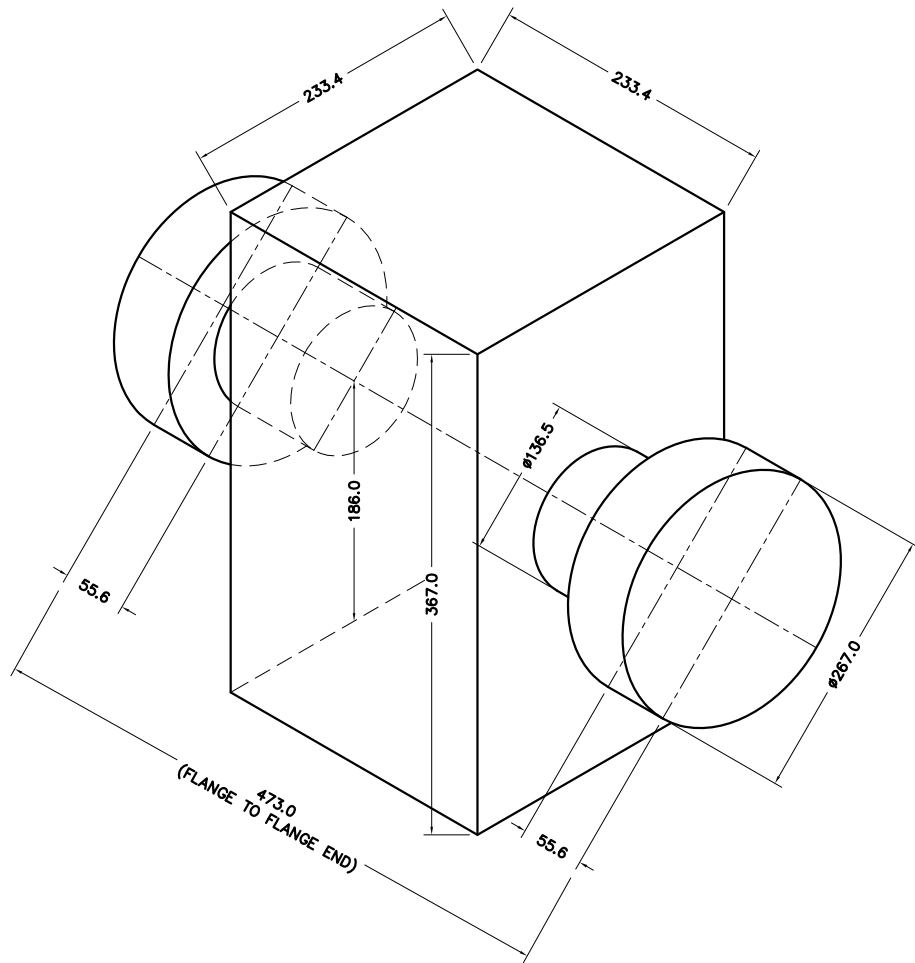

PART NO:
F100008 REV. 0

Created on 03/11/2011
All dimensions in mm

DRAWING NO:
DK20008 REV. 0

TITLE:
Forging Gate Valve 3-1/8" 5K
REV. 0