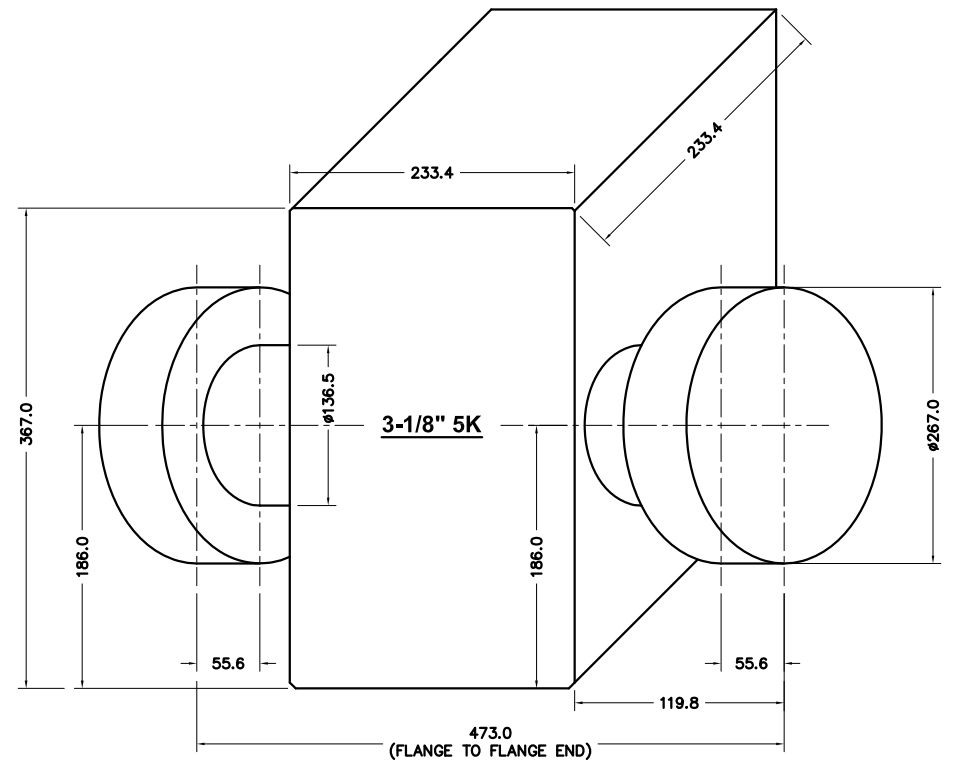

PART NO:
F100008 REV. 0

Created on 03/11/2011
All dimensions in mm

DRAWING NO:
DK20008 REV. 0

TITLE:
Forging Gate Valve 3-1/8" 5K
REV. 0